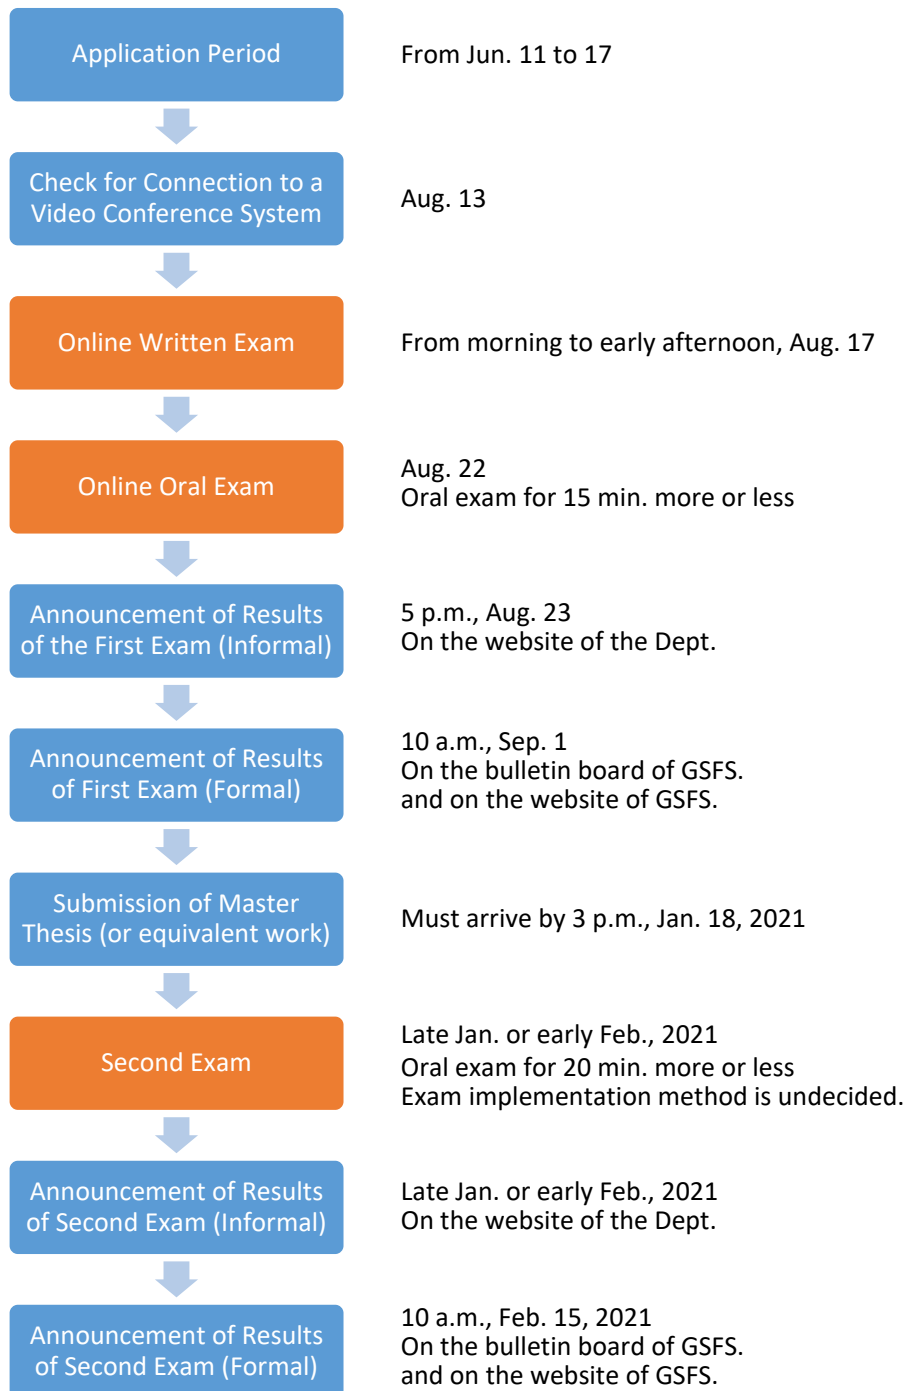

## Dept. of Socio-Cultural Environmental Studies Doctor Course Entrance Examination Flow from Application to Announcement of Results (Admission in April)

The applicant who has graduated or is to graduate from a master course of Division of Environmental Studies in the GSFS is exempted from the written exam.

Statement of research plan (within 3 min.)  
Question-and-answer session

Presentation about contents of master thesis or equivalent works (10 min.)  
Question-and-answer session

Note: This description is the schedule assumed as of the end of May 2020. Dates and details are subject to change. Any changes will be posted on the website of Dept.